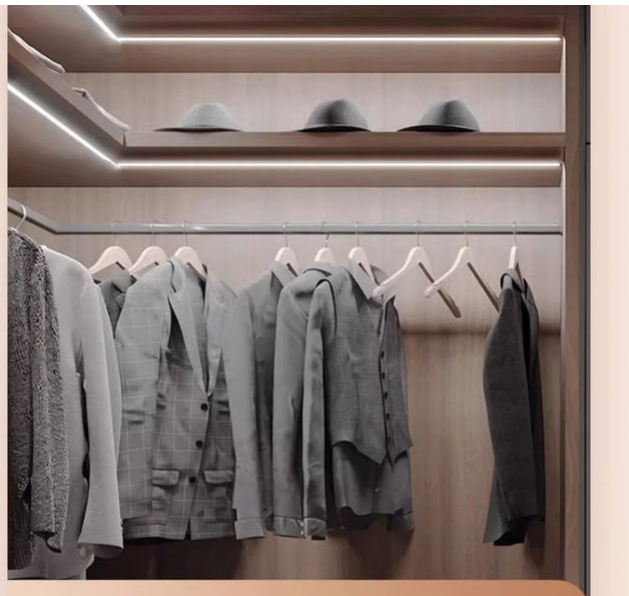

Wardrobe Display Scene