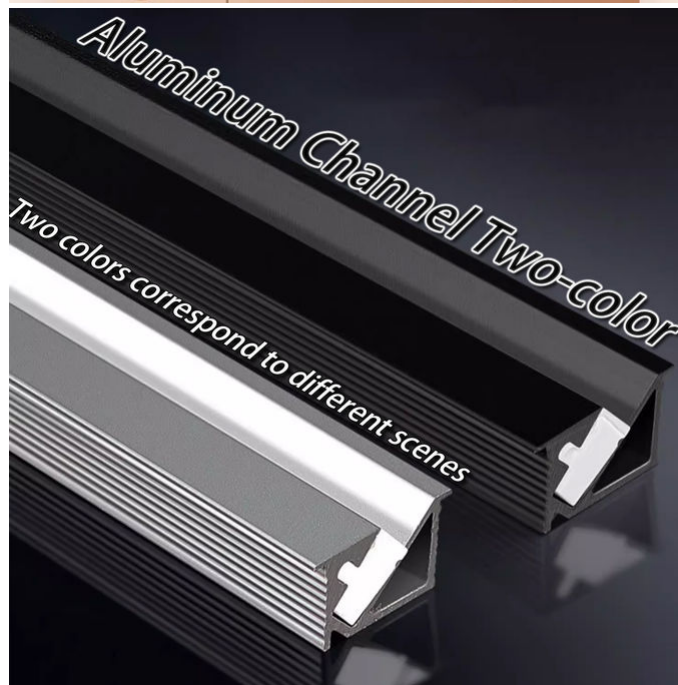

Wardrobe Display Scene