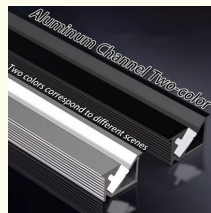

More Images

Product Description

The following is a detailed introduction to the cob dual-color temperature three-wire two-wire smart Mijia light strip (three-color stepless dimming living room linear 24Vled light strip):

1. Product Overview

This product is an LED light strip that integrates high technology and beauty. It adopts advanced COB (Chip On Board) packaging technology to achieve dual-color temperature adjustment and three-color stepless dimming functions. It is suitable for a variety of indoor places such as living rooms, bedrooms, and restaurants, and can create a warm, romantic, and comfortable lighting atmosphere.

Our Product Introduction