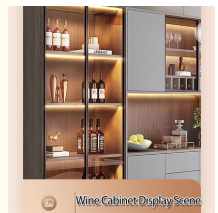

More Images

Product Description

The following is a detailed introduction to the cob dual-color temperature three-wire two-wire smart Mijia light strip (three-color stepless dimming living room linear 24Vled light strip):

1. Product Overview

This product is an LED light strip that integrates high technology and beauty. It adopts advanced COB (Chip On Board) packaging technology to achieve dual-color temperature adjustment and three-color stepless dimming functions. It is suitable for a variety of indoor places such as living rooms, bedrooms, and restaurants, and can create a warm, romantic, and comfortable lighting atmosphere.

Our Product Introduction