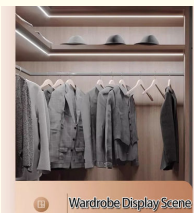

More Images

Product Description

The following is a detailed introduction to the cob dual-color temperature three-wire two-wire smart Mijia light strip (three-color stepless dimming living room linear 24Vled light strip):

1. Product Overview

This product is an LED light strip that integrates high technology and beauty. It adopts advanced COB (Chip On Board) packaging technology to achieve dual-color temperature adjustment and three-color stepless dimming functions. It is suitable for a variety of indoor places such as living rooms, bedrooms, and restaurants, and can create a warm, romantic, and comfortable lighting atmosphere.

Our Product Introduction